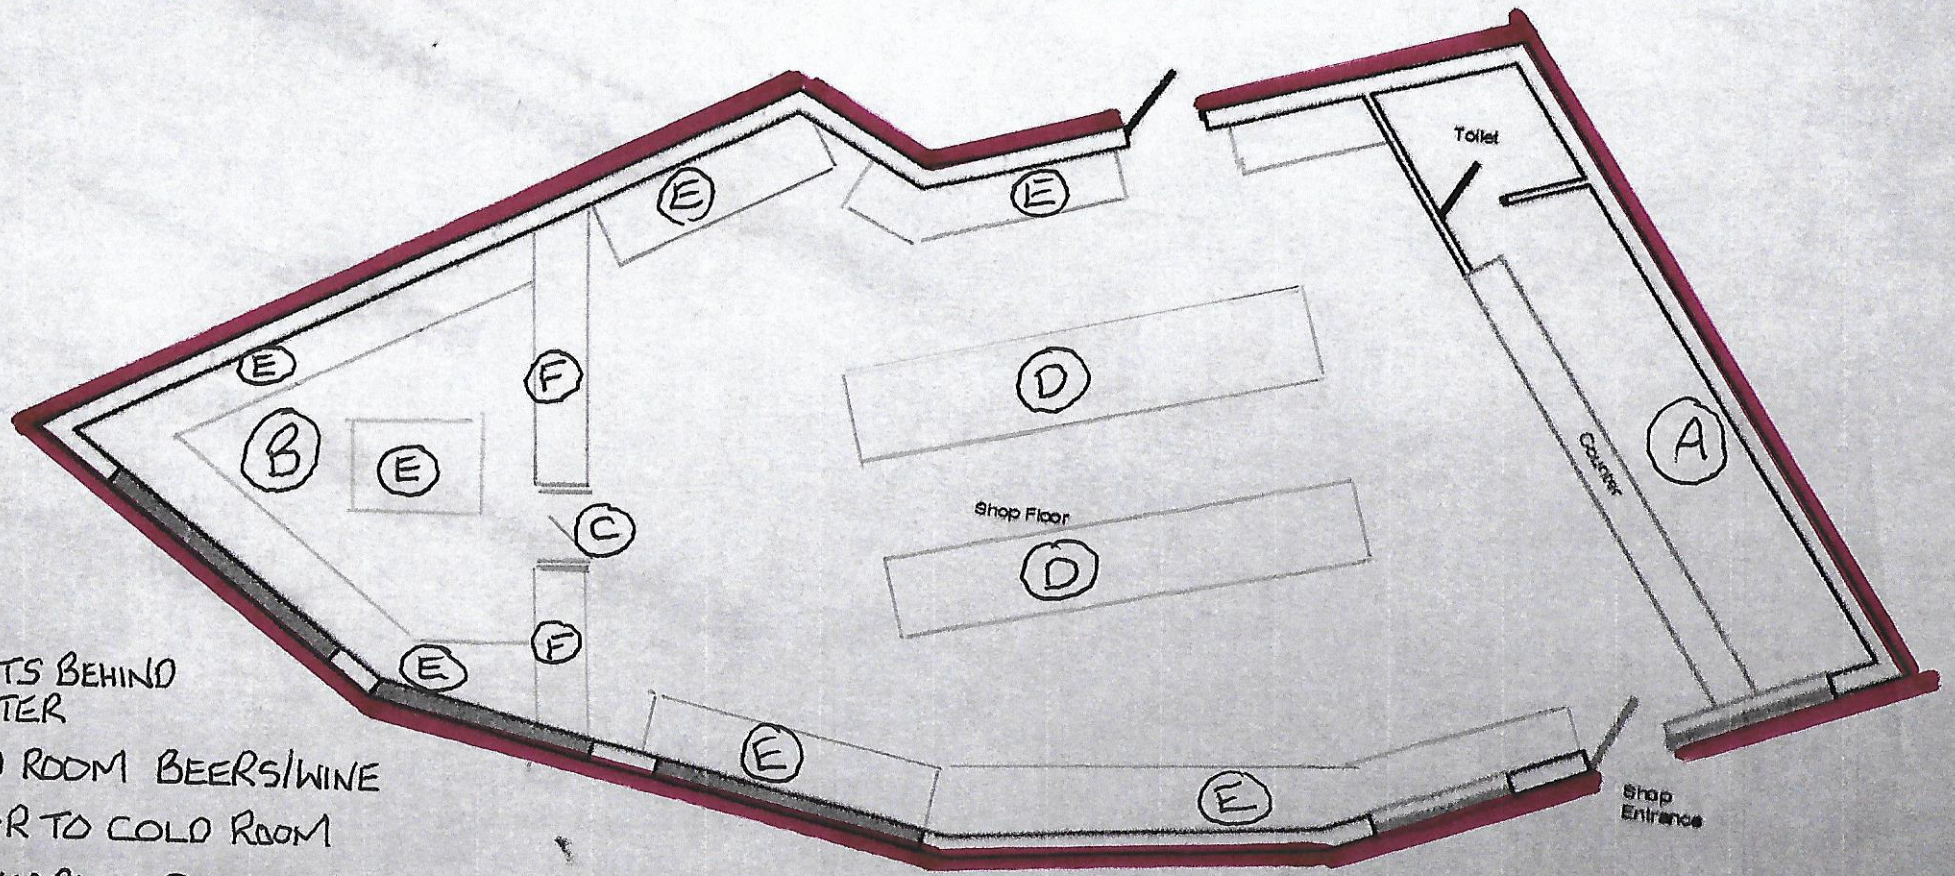

92-100 WARGRAVE ROAD
ST. HELENS WA 12 9RT

"PREMIER - WARGRAVE"

FIRE EXIT

- (A) SPIRITS BEHIND COUNTER
- (B) COLD ROOM BEERS/WINE
- (C) DOOR TO COLD ROOM
- (D) MOVEABLE GONDOLAS
- (E) DISPLAY
- (F) GLASS DOOR CABINETS (SOFT DRINKS)

Proposed Ground Floor Plan

LICENSED AREA

← WARGRAVE ROAD →

SCALE 1:100 APPROX